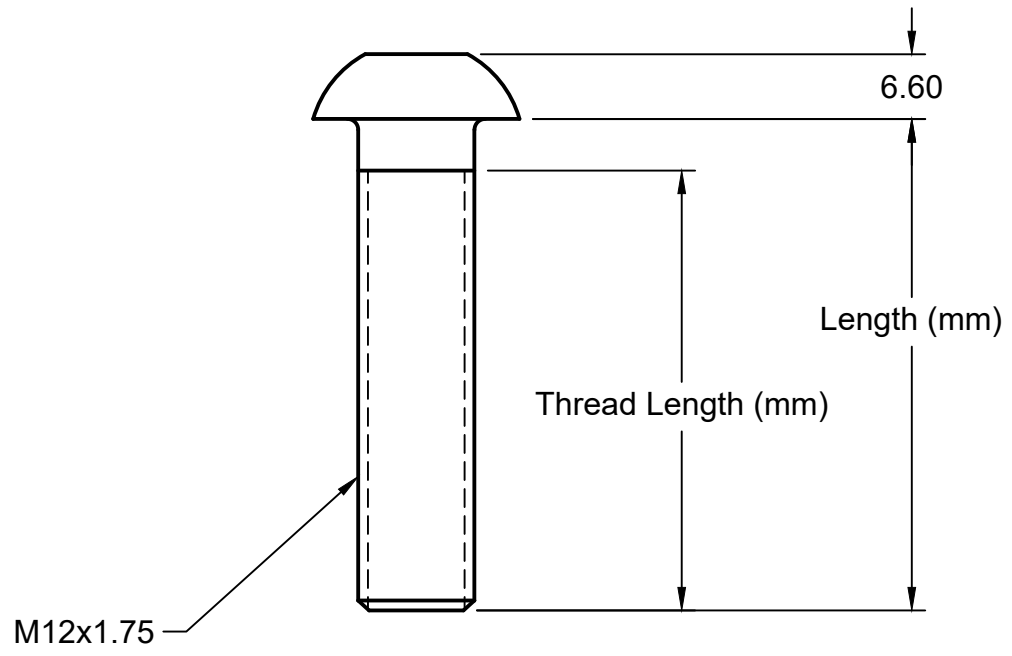

B

C

D

E

F

NOTE: All units in mm	Product	M12 Socket Button Head Bolt - ISO 7380 - A2 Stainless Steel
	Product Code	BHB-M12
	Date created	30/6/2024
	Drawing by	Ryan Lock

1 2 3 4 5 6 7 8