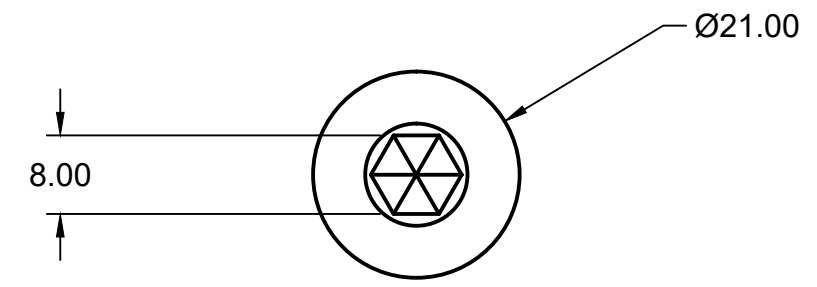

B

C

D

E

F

NOTE: All units in mm	Product	M12 Socket Button Head Bolt - ISO 7380 - A2 Stainless Steel
	Product Code	BHB-M12
	Date created	30/6/2024
	Drawing by	Ryan Lock

1 2 3 4 5 6 7 8