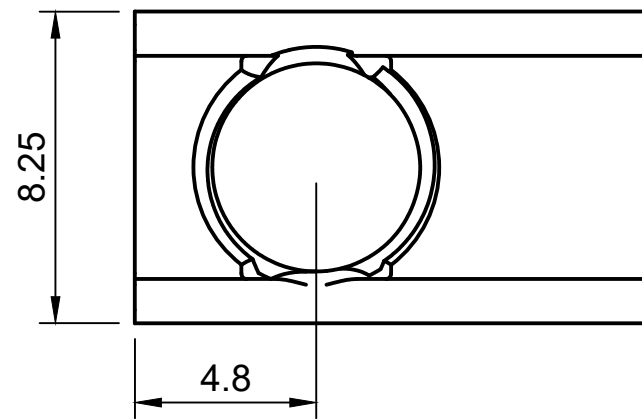

A-A

<b>Note:</b> All units in mm	<b>Product</b>	Spring Ball Loaded Nut - T/V-Slot - 20 Series - M6
	<b>Product Code</b>	SBLN-20-M6
	<b>Date created</b>	10/7/2024
	<b>Drawing by</b>	Ryan Lock