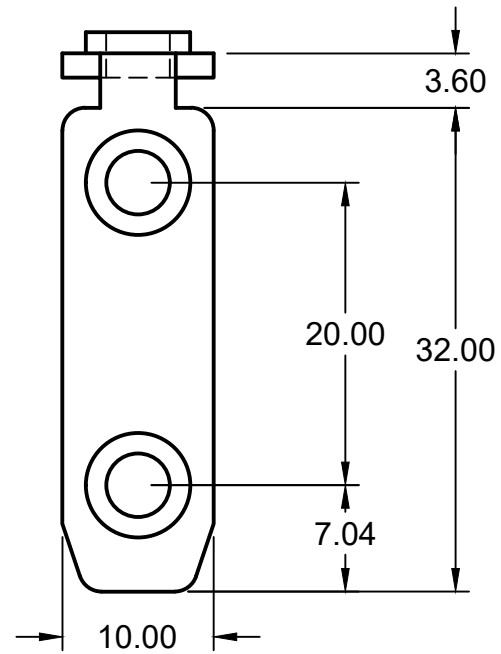

B

C

D

E

F

	<b>NOTE:</b> All units in mm	<b>Product</b>	90 Degree Butt Inner Link Connector
		<b>Product Code</b>	ILC-B-90-F
		<b>Date created</b>	5/8/2024
		<b>Drawing by</b>	Ryan Lock

1 2 3 4 5 6 7 8