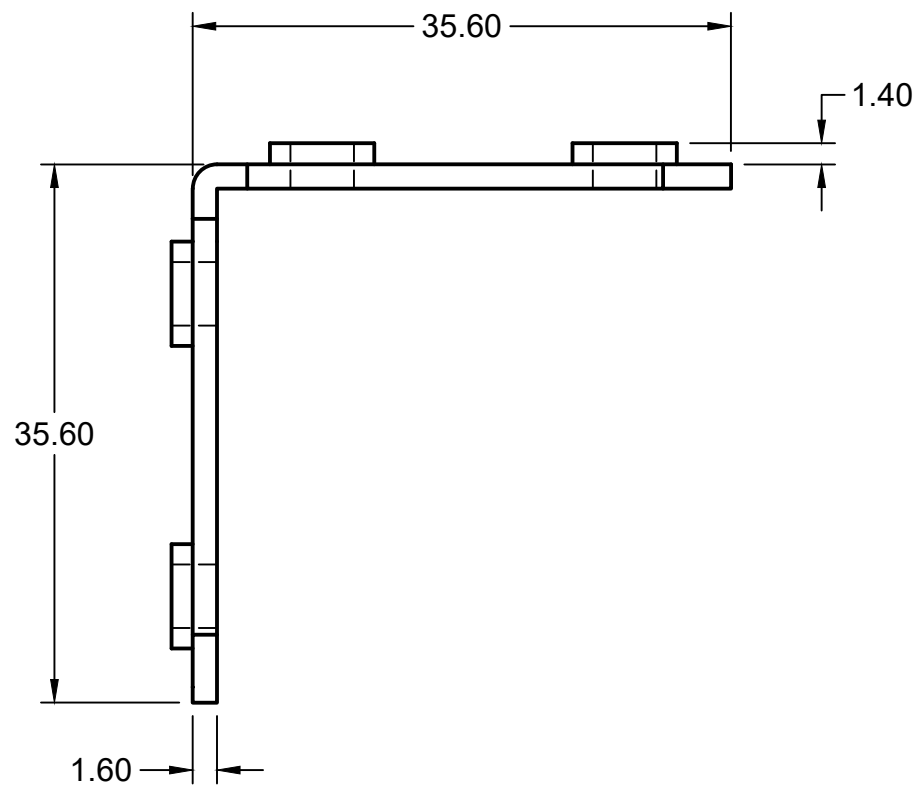

B

C

D

E

F

	<b>NOTE:</b> All units in mm	<b>Product</b>	90 Degree Butt Inner Link Connector
		<b>Product Code</b>	ILC-B-90-F
		<b>Date created</b>	5/8/2024
		<b>Drawing by</b>	Ryan Lock

1 2 3 4 5 6 7 8