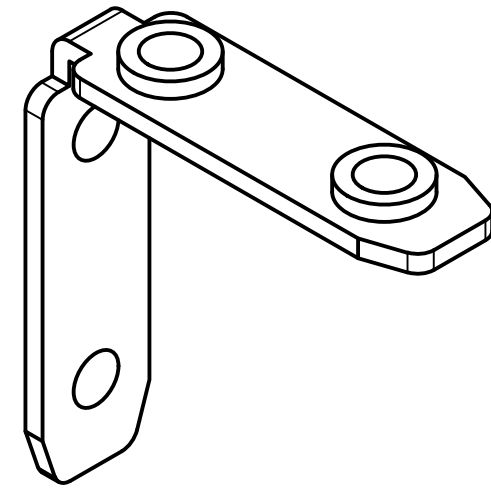

B

C

D

E

F

	<b>NOTE:</b> All units in mm	<b>Product</b>	90 Degree Butt Inner Link Connector
		<b>Product Code</b>	ILC-B-90-F
		<b>Date created</b>	5/8/2024
		<b>Drawing by</b>	Ryan Lock

1 2 3 4 5 6 7 8