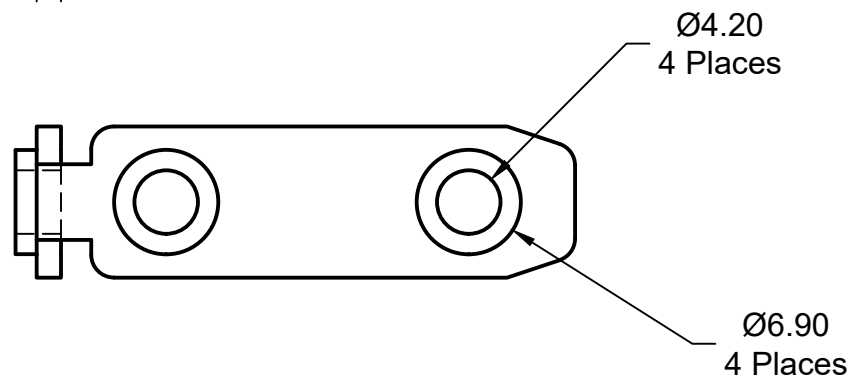

B

C

D

E

F

	<b>NOTE:</b> All units in mm	<b>Product</b>	90 Degree Butt Inner Link Connector
		<b>Product Code</b>	ILC-B-90-F
		<b>Date created</b>	5/8/2024
		<b>Drawing by</b>	Ryan Lock

1 2 3 4 5 6 7 8